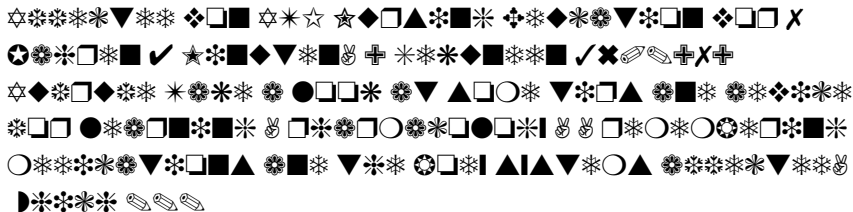

Read PDF Basic Pharmacology For Nurses 15th Edition Study Guide Answers