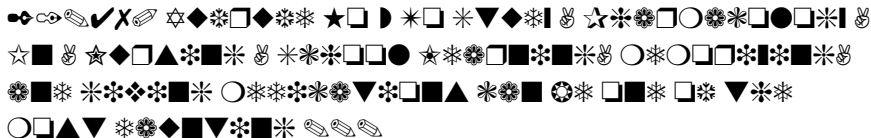

Read PDF Basic Pharmacology For Nurses 15th Edition Study Guide Answers